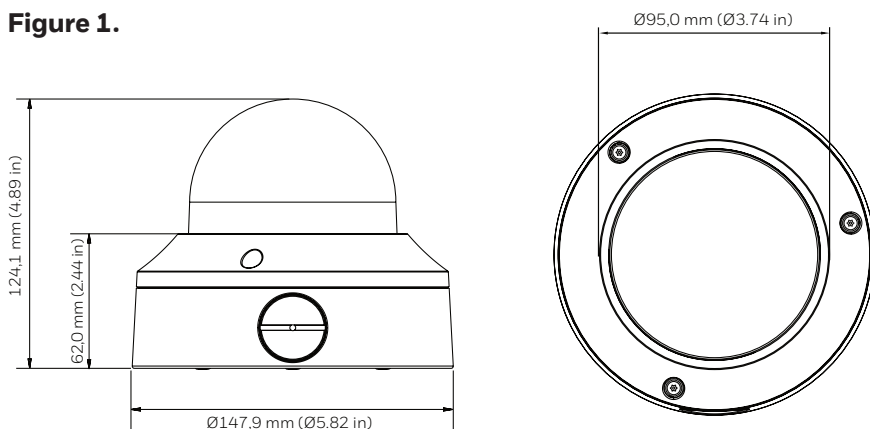

SYSTEM COMPATIBILITY	
Pro-Watch NVR	Up to 256 IP channels RAID5/6 Enterprise NVR
Maxpro NVR PE	Up to 128 IP channels RAID5/6 Enterprise NVR
Maxpro NVR SE	Up to 64 IP channels system NVR
Maxpro NVR XE	Up to 16 IP channels system NVR
Maxpro NVR Software	Up to 128 IP channels recording software
Honeywell DVM	Supported with Honeywell DVM R700.1 (and later maintenance releases)

OPTIONAL MOUNTS AND ACCESSORIES	
HA60WLM4	Wall mount bracket for 4-inch dome, white
HA60CNMZ	Corner mount bracket
HA60PLMZ	Pole mount bracket
HA60PMC4	Pendant mount adapter, 1.5 NPT (outside), 3/4 NPT (inside)
HA60WIF	Wi-Fi dongle and USB adapter for camera configuration
HA70RPG	70s dome camera rubber kit
HA70SB4	70s dome camera smoked bubble
HA70ICK	In-ceiling mount bracket for 70S dome

ORDERING*	
HC70W48R2	8 MP Network IR rugged dome camera, TDN, WDR, 1/2.7 in CMOS, 3,6 mm to 11 mm MFZ, 22IR LEDs, H.265, PoE, IP66/IP67/IK10, NDAA compliant
HV70LPRL1	Honeywell License Plate Recognition L1, Stop & Go
HV70LPRL2	Honeywell License Plate Recognition L2, Up to Speed 30 mph
HVONW70CAM19	Facial Recognition Annual License per 70 Series Camera (Qty. 1 to 19)
HVONW70CAM99	Facial Recognition Annual License per 70 Series Camera (Qty. 20 to 99)
HVONW70CAM499	Facial Recognition Annual License per 70 Series Camera (Qty. 100 to 499)
HVONW70CAM500	Facial Recognition Annual License per 70 Series Camera (Qty. 500 and over)

DIMENSIONS

Figure 1.

HEVC^{Advance}

For More Information

buildings.honeywell.com/security

Honeywell Commercial Security

715 Peachtree St NE
Atlanta, GA 30308
1.800.323.4576
www.honeywell.com

Microsoft®, Windows™, Edge™ are trademarks or registered trademarks of Microsoft, Inc. in the United States and other countries.

Firefox™ is a trademark of the Mozilla Foundation in the U.S. and other countries.

Google Chrome™ is a trademark of Google LLC in the U.S. and other countries.

ONVIF and the ONVIF logo are trademarks of ONVIF Inc.

HEVC Advance logo is a trademark of HEVC Advance.

Honeywell reserves the right, without notification, to make changes in product design or specifications.

HBT-SEC-HC70W48R1-03-US(0723)DS-ZD
© 2023 Honeywell International Inc.

Honeywell